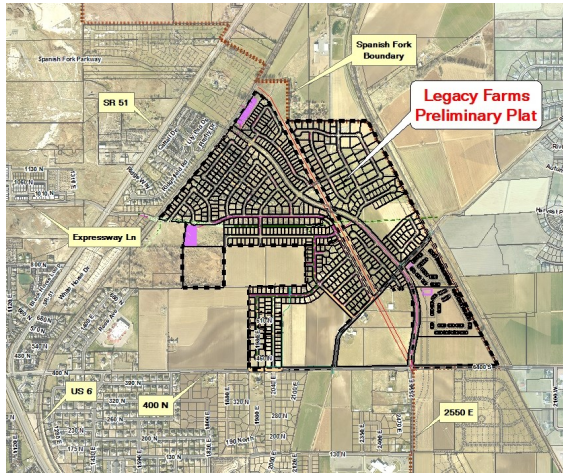

Legacy Farms at Spanish Fork

File Name: Legacy Farms at Spanish Fork

Applicant: Brian Gabler

Number of Lots: 308

Address: 2149 East 400

Application Date: 1/30/2015

Preliminary Plat Application

271 Acres