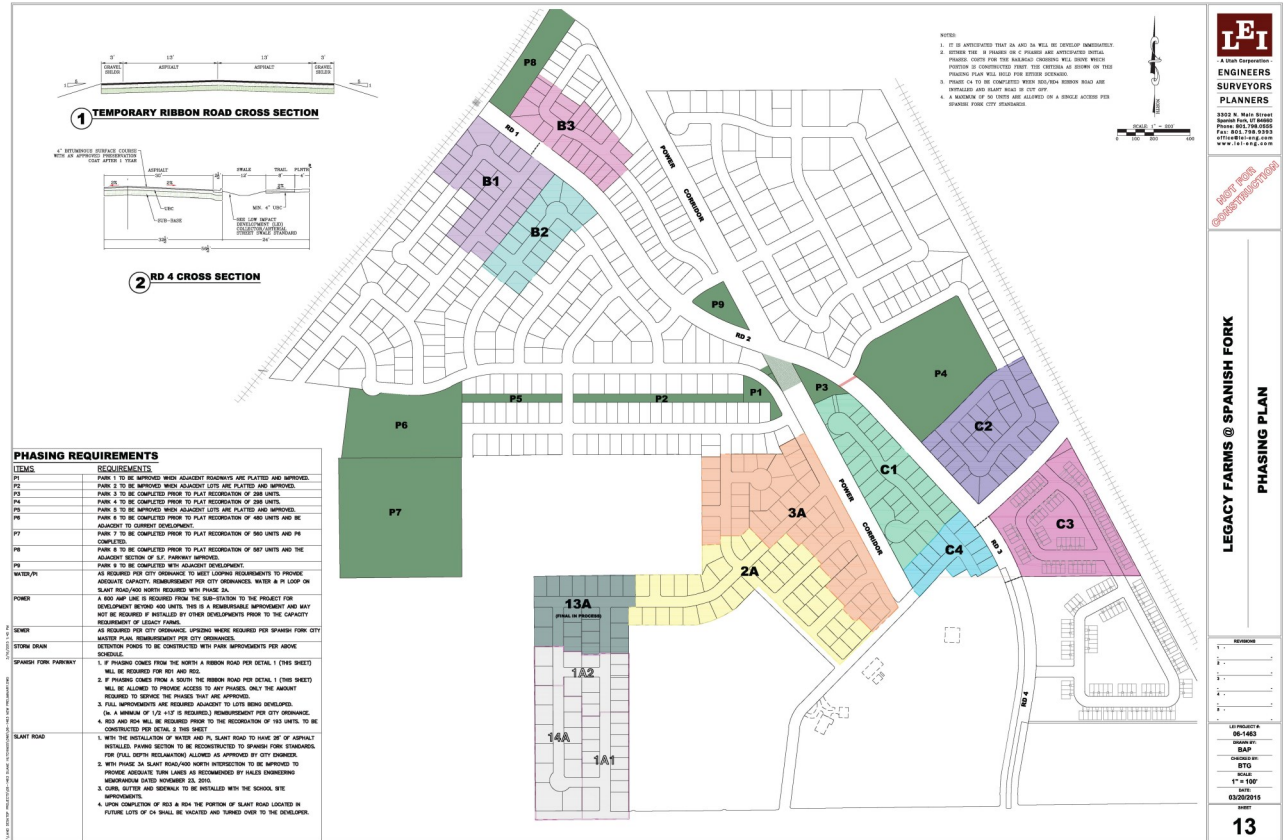

Legacy Farms at Spanish Fork

File Name: Legacy Farms at Spanish Fork

Applicant: Brian Gabler

Number of Lots: 308

Address: 2149 East 400

Application Date: 1/30/2015

Preliminary Plat Application

271 Acres

File #: 15-000101

Permit #: PP15-000003

Application Approved: 04/21/2015